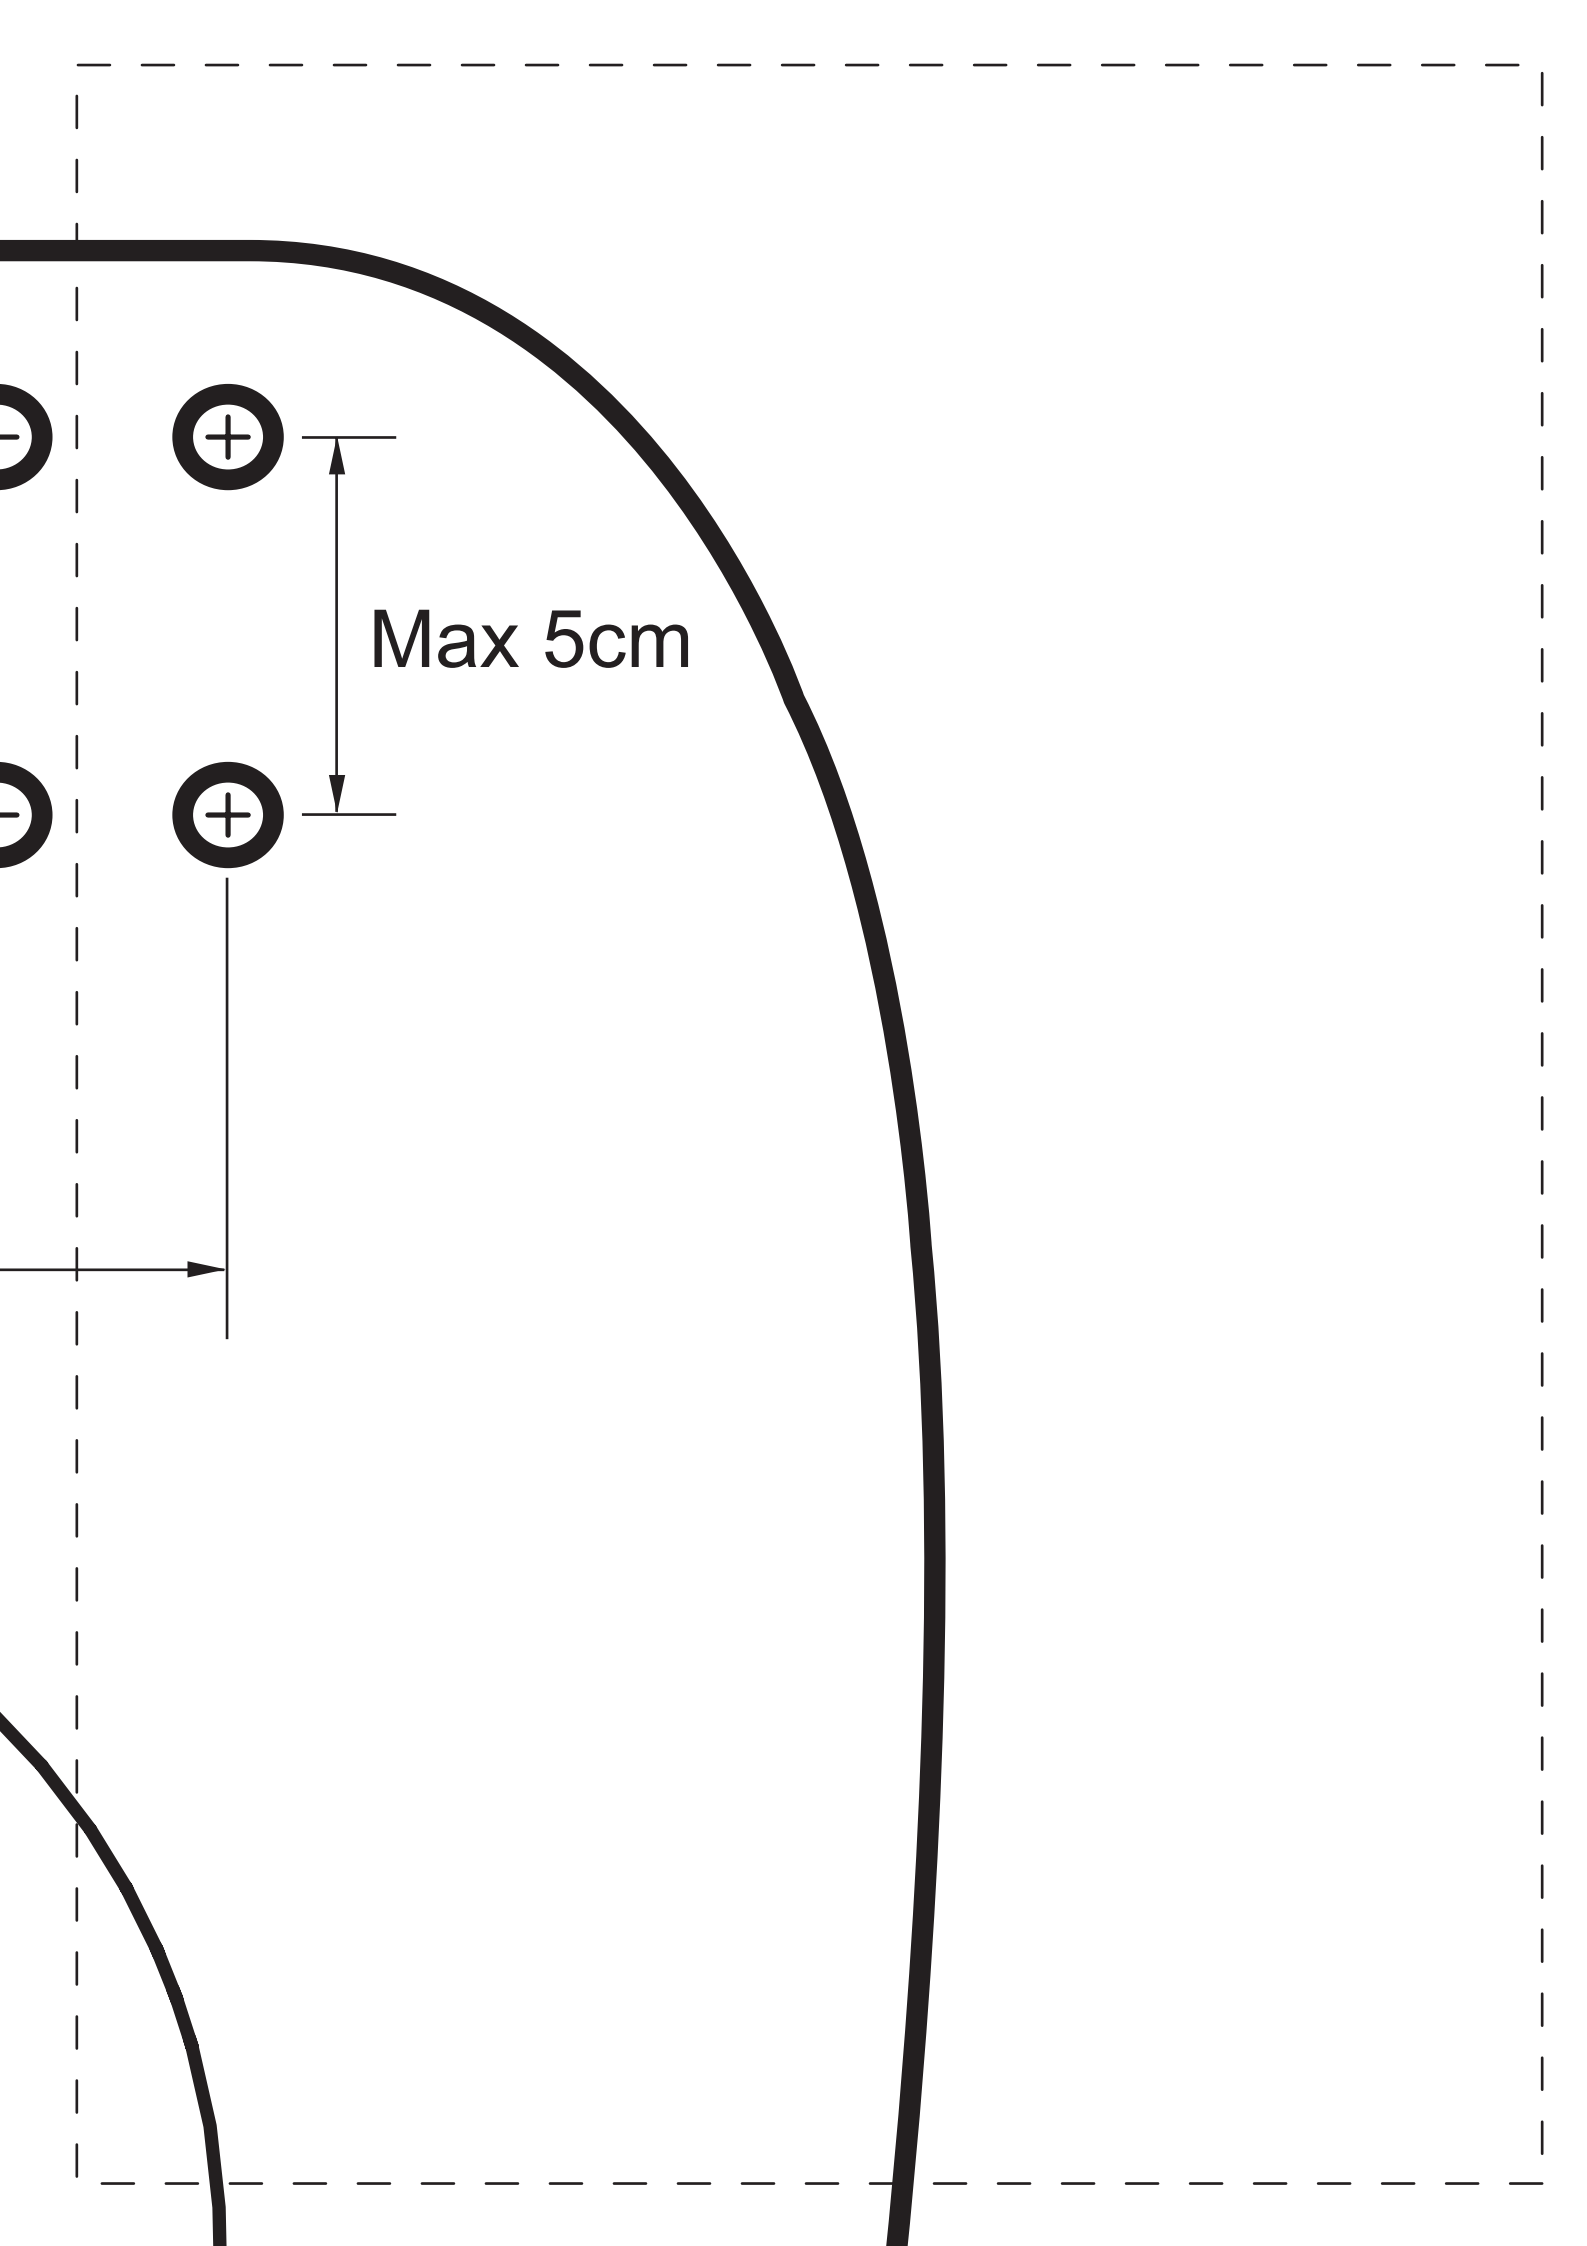

Usps

Min 14 cm

Max 20 cm

Elongated

UB-6035R / UB-6135R