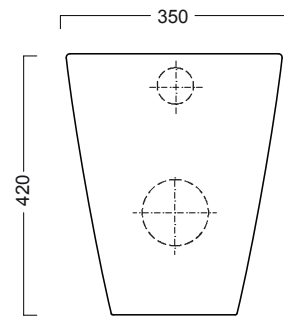

CWCZT07
Zero Floor | Zero Terra