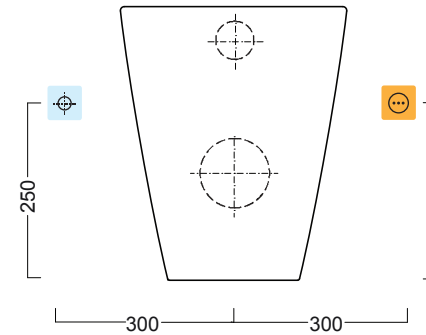

USPA DESIGN + ZERO FLOOR | TERRA

PRODUCT CODE / CODICE PRODOTTO

CWCZT07

SIZE (mm) / DIMENSIONI (mm)

L: 350 P: 550

COLOR / COLORE

White / Bianco

PRODUCER / PRODUTTORE

Catalano

TPOLOGY / TIPOLOGIA

Floor WC (4,5 l. flush) / WC Terra (scarico 4,5 l.)

CWCZT07
Zero Floor | Zero Terra

Option A | Opzione A

Option B | Opzione B

-  Electrical outlet / Presa elettrica
-  Cold water connection / Attacco idrico

Recommended connections
for USPA electronic bidets

Warning: the drawings show the WC from the front side.

The electrical outlet can be equally placed on both sides, while the cold water connection, from the front view to the product, should be placed on the left side of the toilet bowl.