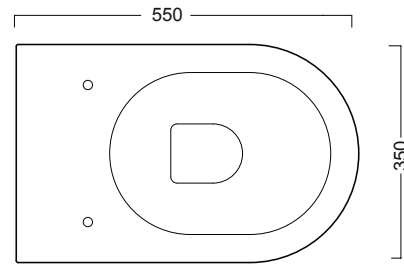

USPA DESIGN + ZERO FLOOR | TERRA

PRODUCT CODE / CODICE PRODOTTO

CWCZT07

SIZE (mm) / DIMENSIONI (mm)

L: 350 P: 550

COLOR / COLORE

White / Bianco

PRODUCER / PRODUTTORE

Catalano

TPOLOGY / TIPOLOGIA

Floor WC (4,5 l. flush) / WC Terra (scarico 4,5 l.)

CWCZT07
Zero Floor | Zero Terra

Option A | Opzione A

Option B | Opzione B

-  Electrical outlet / Presa elettrica
-  Cold water connection / Attacco idrico

Recommended connections
for USPA electronic bidets

Warning: the drawings show the WC from the front side.

The electrical outlet can be equally placed on both sides, while the cold water connection, from the front view to the product, should be placed on the left side of the toilet bowl.